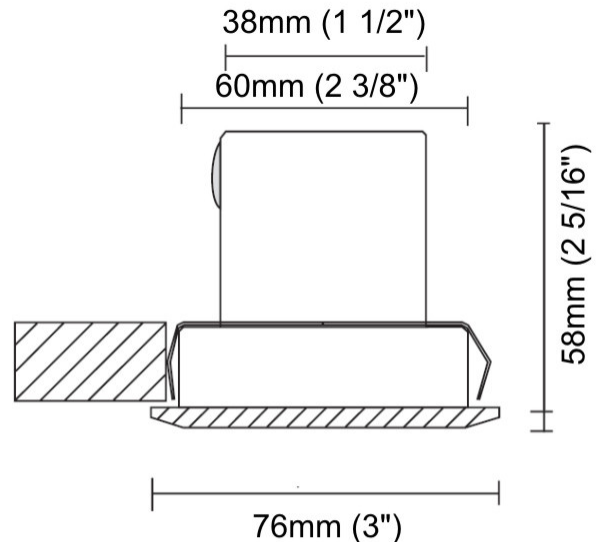

GENERAL

Series: Olodum
 Subseries: Olodum Round
 Brand: Side
 Division: Exterior
 Mounting Type: Recessed
 Mounting Location: In-Ground
 Subcategory: Uplight

PHYSICAL

Shape: Round
 Diameter (mm): 76
 Diameter (in): 3
 Height (mm): 62
 Height (in): 2 7/16
 Light Distribution: Uplight
 Weight (kg): 0.3
 Weight (lbs): 0.66
 Diffuser: Clear tempered glass
 Gasket: Silicon rubber
 Fixture Finish: SSS
 Fixture Material: Stainless Steel

GENERAL

Series: Olodum
 Subseries: Olodum Round
 Brand: Side
 Division: Exterior
 Mounting Type: Recessed
 Mounting Location: In-Ground
 Subcategory: Walk Over

PHYSICAL

Shape: Round
 Diameter (mm): 65
 Diameter (in): 2 9/16
 Height (mm): 62
 Height (in): 2 7/16
 Light Distribution: Uplight
 Weight (kg): 0.3
 Weight (lbs): 0.66
 Load Resistance (kg): 500
 Load Resistance (lbs): 1102
 Diffuser: Clear tempered glass
 Gasket: Silicon rubber
 Fixture Finish: SSS
 Fixture Material: Stainless Steel

GENERAL

Series: Olodum
 Subseries: Olodum Round
 Brand: Side
 Division: Exterior
 Mounting Type: Recessed
 Mounting Location: Ceiling
 Subcategory: Downlight

PHYSICAL

Shape: Round
 Diameter (mm): 76
 Diameter (in): 3
 Height (mm): 58
 Height (in): 2 5/16
 Min. Recessing Depth (mm): 63
 Min. Recessing Depth (in): 2 1/2
 Light Distribution: Direct
 Weight (kg): 0.4
 Weight (lbs): 0.88
 Diffuser: Clear tempered glass
 Gasket: Silicon rubber
 Fixture Finish: SSS
 Fixture Material: Stainless Steel

0.40 kg / 0.88 lbs

61mm (2 3/8")

Recessed Thickness: 10 / 12.5 / 15 / 25 / 30 mm
 (3/8" / 1/2" / 9/16" / 1" / 1 3/16")

OLODUM ROUND RECESSED

E10Q0034-

PROJECT	
TYPE	
SPECIFIER	
QUANTITY	
DATE	

Emax/Emin	180°	
	90°	90°
	Area: NAN x NAN	
78 / 22	Area: NAN x NAN	
20 / 8	Area: NAN x NAN	
9 / 4	Area: NAN x NAN	
5 / 3	Area: NAN x NAN	
4 / 2	Area: NAN x NAN	
3 / 2	Area: NAN x NAN	
	0°	
	C0-C180: 154° + 154°	C90-C270: 153° + 153°