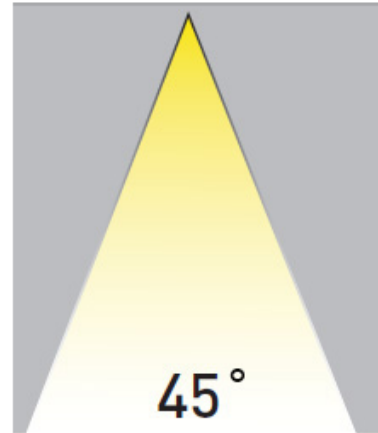

OLODUM ROUND RECESSED

E10I0019-

PROJECT	
TYPE	
SPECIFIER	
QUANTITY	
DATE	

E