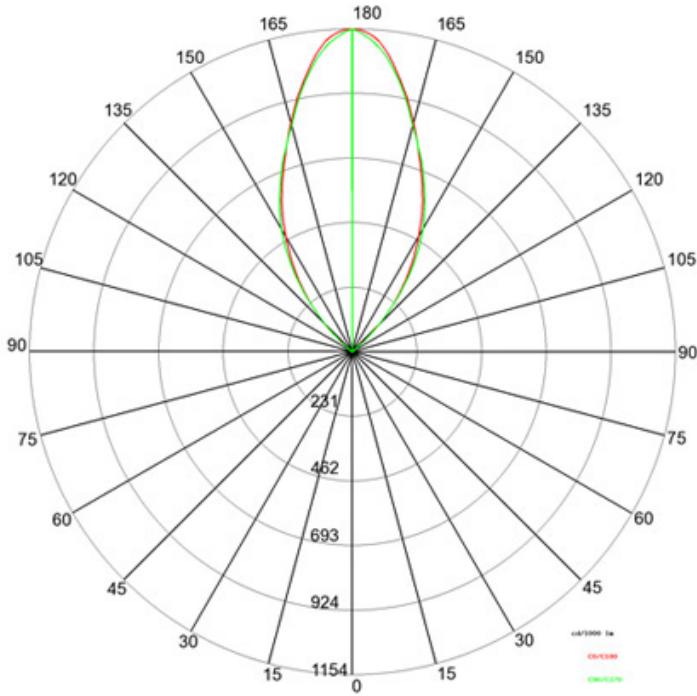

OLODUM ROUND RECESSED

E10I0019-

PROJECT	
TYPE	
SPECIFIER	
QUANTITY	
DATE	

E