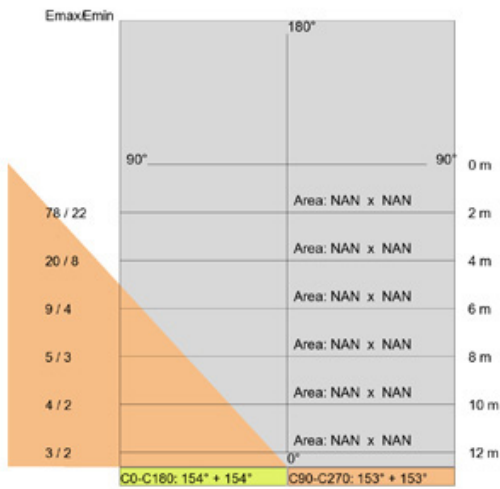

OLODUM ROUND RECESSED

E10I0019-

PROJECT	
TYPE	
SPECIFIER	
QUANTITY	
DATE	

E