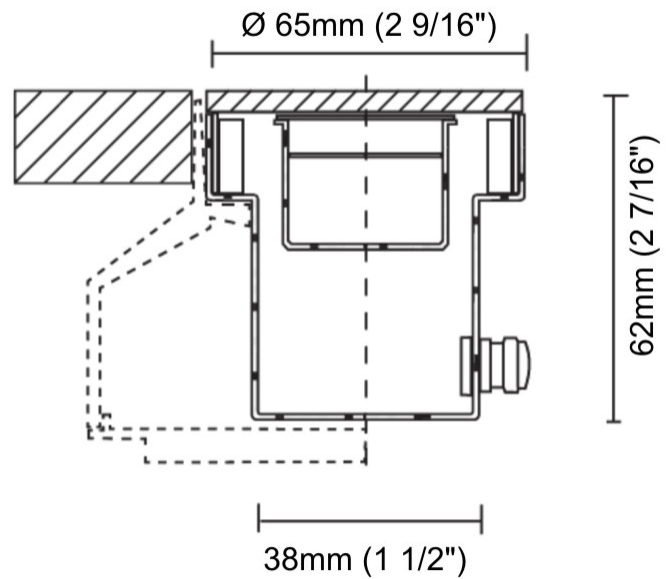

PROJECT	
TYPE	
SPECIFIER	
QUANTITY	
DATE	

OLODUM ROUND RECESSED

E10I0093-

base number Color
Temperature

1. To build a product code in our configurator select the specify button on the base model # product page
2. To build a manual product code on this datasheet choose from the options listed below in blue font and add the suffix to the base model #

GENERAL

Series: Olodum
Subseries: Olodum Round
Brand: Side
Division: Exterior
Mounting Type: Recessed
Mounting Location: In-Ground
Subcategory: Walk Over

PHYSICAL

Shape: Round
Diameter (mm): 65
Diameter (in): 2 9/16
Height (mm): 62
Height (in): 2 7/16
Light Distribution: Uplight
Weight (kg): 0.3
Weight (lbs): 0.66
Load Resistance (kg): 500
Load Resistance (lbs): 1102
Diffuser: Clear tempered glass
Gasket: Silicon rubber
Fixture Finish: SSS
Fixture Material: Stainless Steel

ELECTRICAL

Lamp Type: LED (Zhaga Standard)
Input Wattage (W): 3.5
Total Output Wattage (W): 3
Driver Included: No
Input Voltage (V): 120
Constant Current (MA): 350

LED

Number of LEDs: 1
Color Temperature (°K): 3000 / 4000
Max. Delivered Lumen (lm): 285 / 300
CRI: >80 CRI

OPTICAL

Reflector: Polycarbonate metallized reflector
Optic: 45

RATINGS AND CERTIFICATIONS

Certified By: Certified for North American Standards
IP rating: IP67
IK Rating: IK07

0.3kg / 0.66lbs